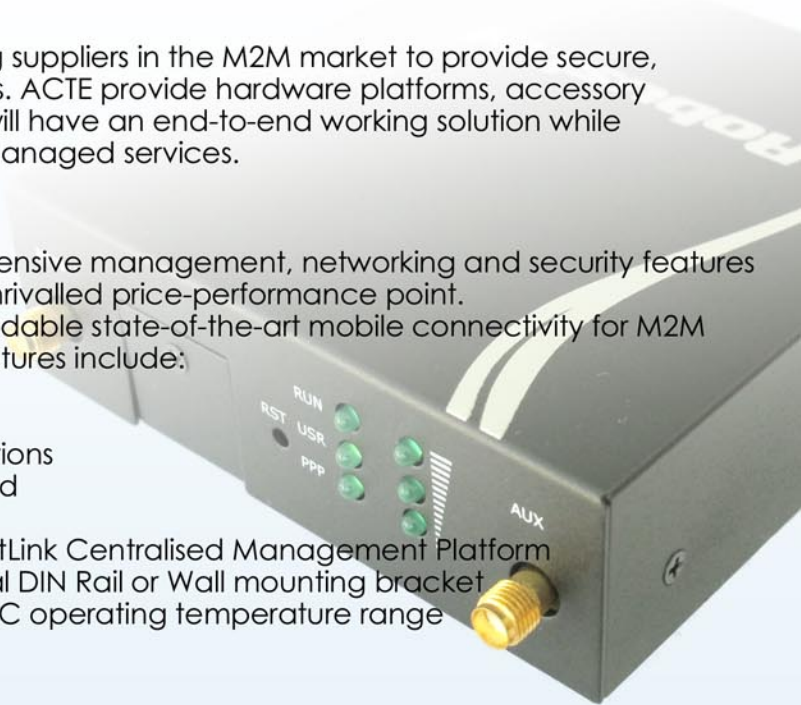

# Remote Site & Asset Management

Secure 2G 3G 4G

- Security
- Fleet
- Telemetry
- Agriculture
- Retail
- Transport
- Healthcare

**Robustel**

# Wireless Connectivity Dependable End-to-End Solutions

ACTE brings together class-leading suppliers in the M2M market to provide secure, dependable connectivity solutions. ACTE provide hardware platforms, accessory kits and the knowledge that you will have an end-to-end working solution while remaining in control of the M2M managed services.

**Robustel** 2G, 3G & 4G/LTE Routers include extensive management, networking and security features to deliver industrial-grade M2M connectivity at an unrivalled price-performance point. The R3000-Lite rugged cellular router provides dependable state-of-the-art mobile connectivity for M2M industrial monitoring applications. R3000-Lite Key features include:

- Virtual Private Network (VPN) Tunnel support
- Dual SIM capability for continuous cellular connections
- Auto-reboot via verified SMS, Caller ID or daily timed
- Interfaces: RS232, RS485, USB and Ethernet
- Flexible management via Web/CLI/SNMP or RobustLink Centralised Management Platform
- Strong metal enclosure, mounting point for optional DIN Rail or Wall mounting bracket
- Wide input voltage 9 to 26VDC and -40 to 85 Deg. C operating temperature range