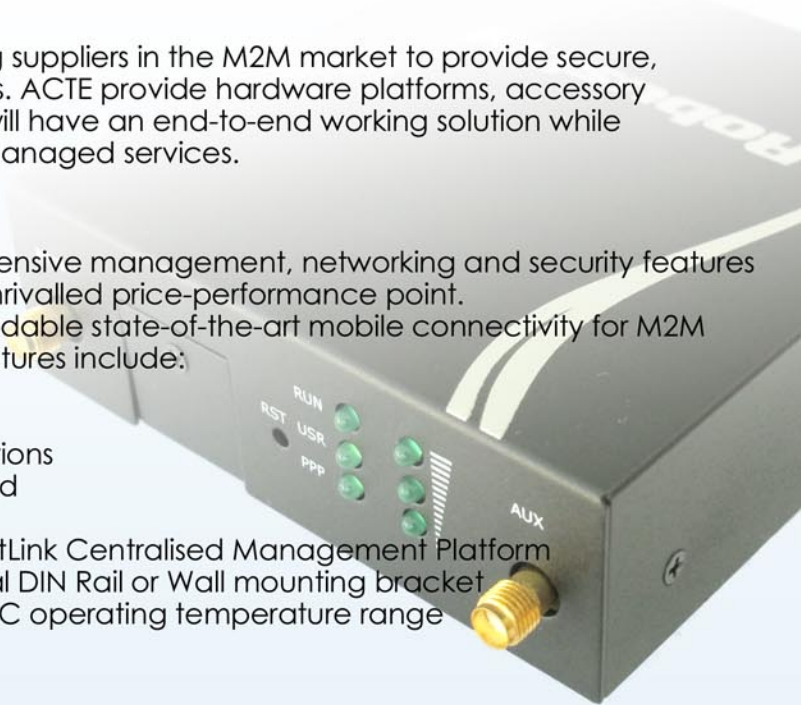

# Remote Site & Asset Management

 **Secure**  
2G 3G 4G

- Security
- Fleet
- Telemetry
- Agriculture
- Retail
- Transport
- Healthcare

**Robustel**

# Wireless Connectivity Dependable End-to-End Solutions

ACTE brings together class-leading suppliers in the M2M market to provide secure, dependable connectivity solutions. ACTE provide hardware platforms, accessory kits and the knowledge that you will have an end-to-end working solution while remaining in control of the M2M managed services.

**Robustel** 2G, 3G & 4G/LTE Routers include extensive management, networking and security features to deliver industrial-grade M2M connectivity at an unrivalled price-performance point. The R3000-Lite rugged cellular router provides dependable state-of-the-art mobile connectivity for M2M industrial monitoring applications. R3000-Lite Key features include:

- Virtual Private Network (VPN) Tunnel support
- Dual SIM capability for continuous cellular connections
- Auto-reboot via verified SMS, Caller ID or daily timed
- Interfaces: RS232, RS485, USB and Ethernet
- Flexible management via Web/CLI/SNMP or RobustLink Centralised Management Platform
- Strong metal enclosure, mounting point for optional DIN Rail or Wall mounting bracket
- Wide input voltage 9 to 26VDC and -40 to 85 Deg. C operating temperature range