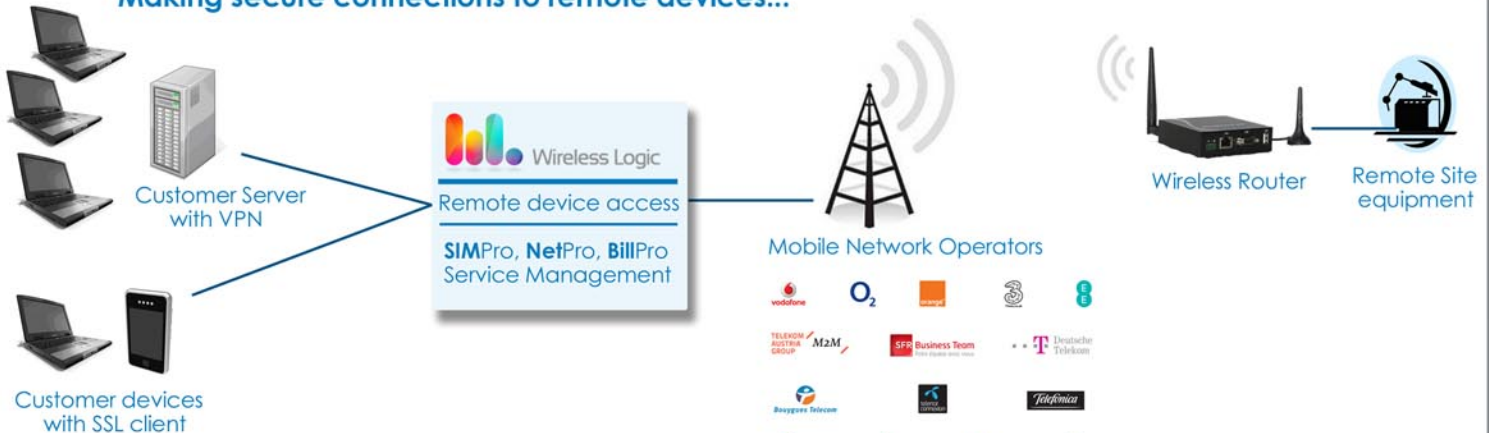

Making secure connections to remote devices...